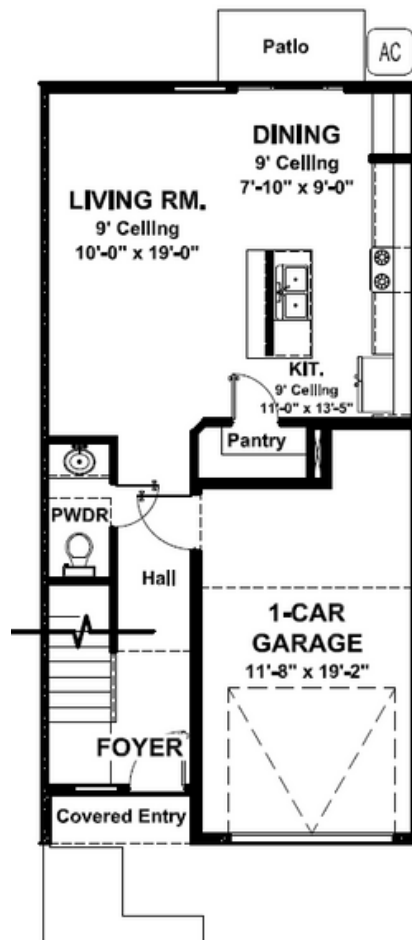

MERIDIAN PARK

Floor Plan D

Starting at
\$395,000

3 2.5 1

2 1386 sf

Interior Unit

Scan for
more info.

Build. Better.

Lower Level

Upper Level